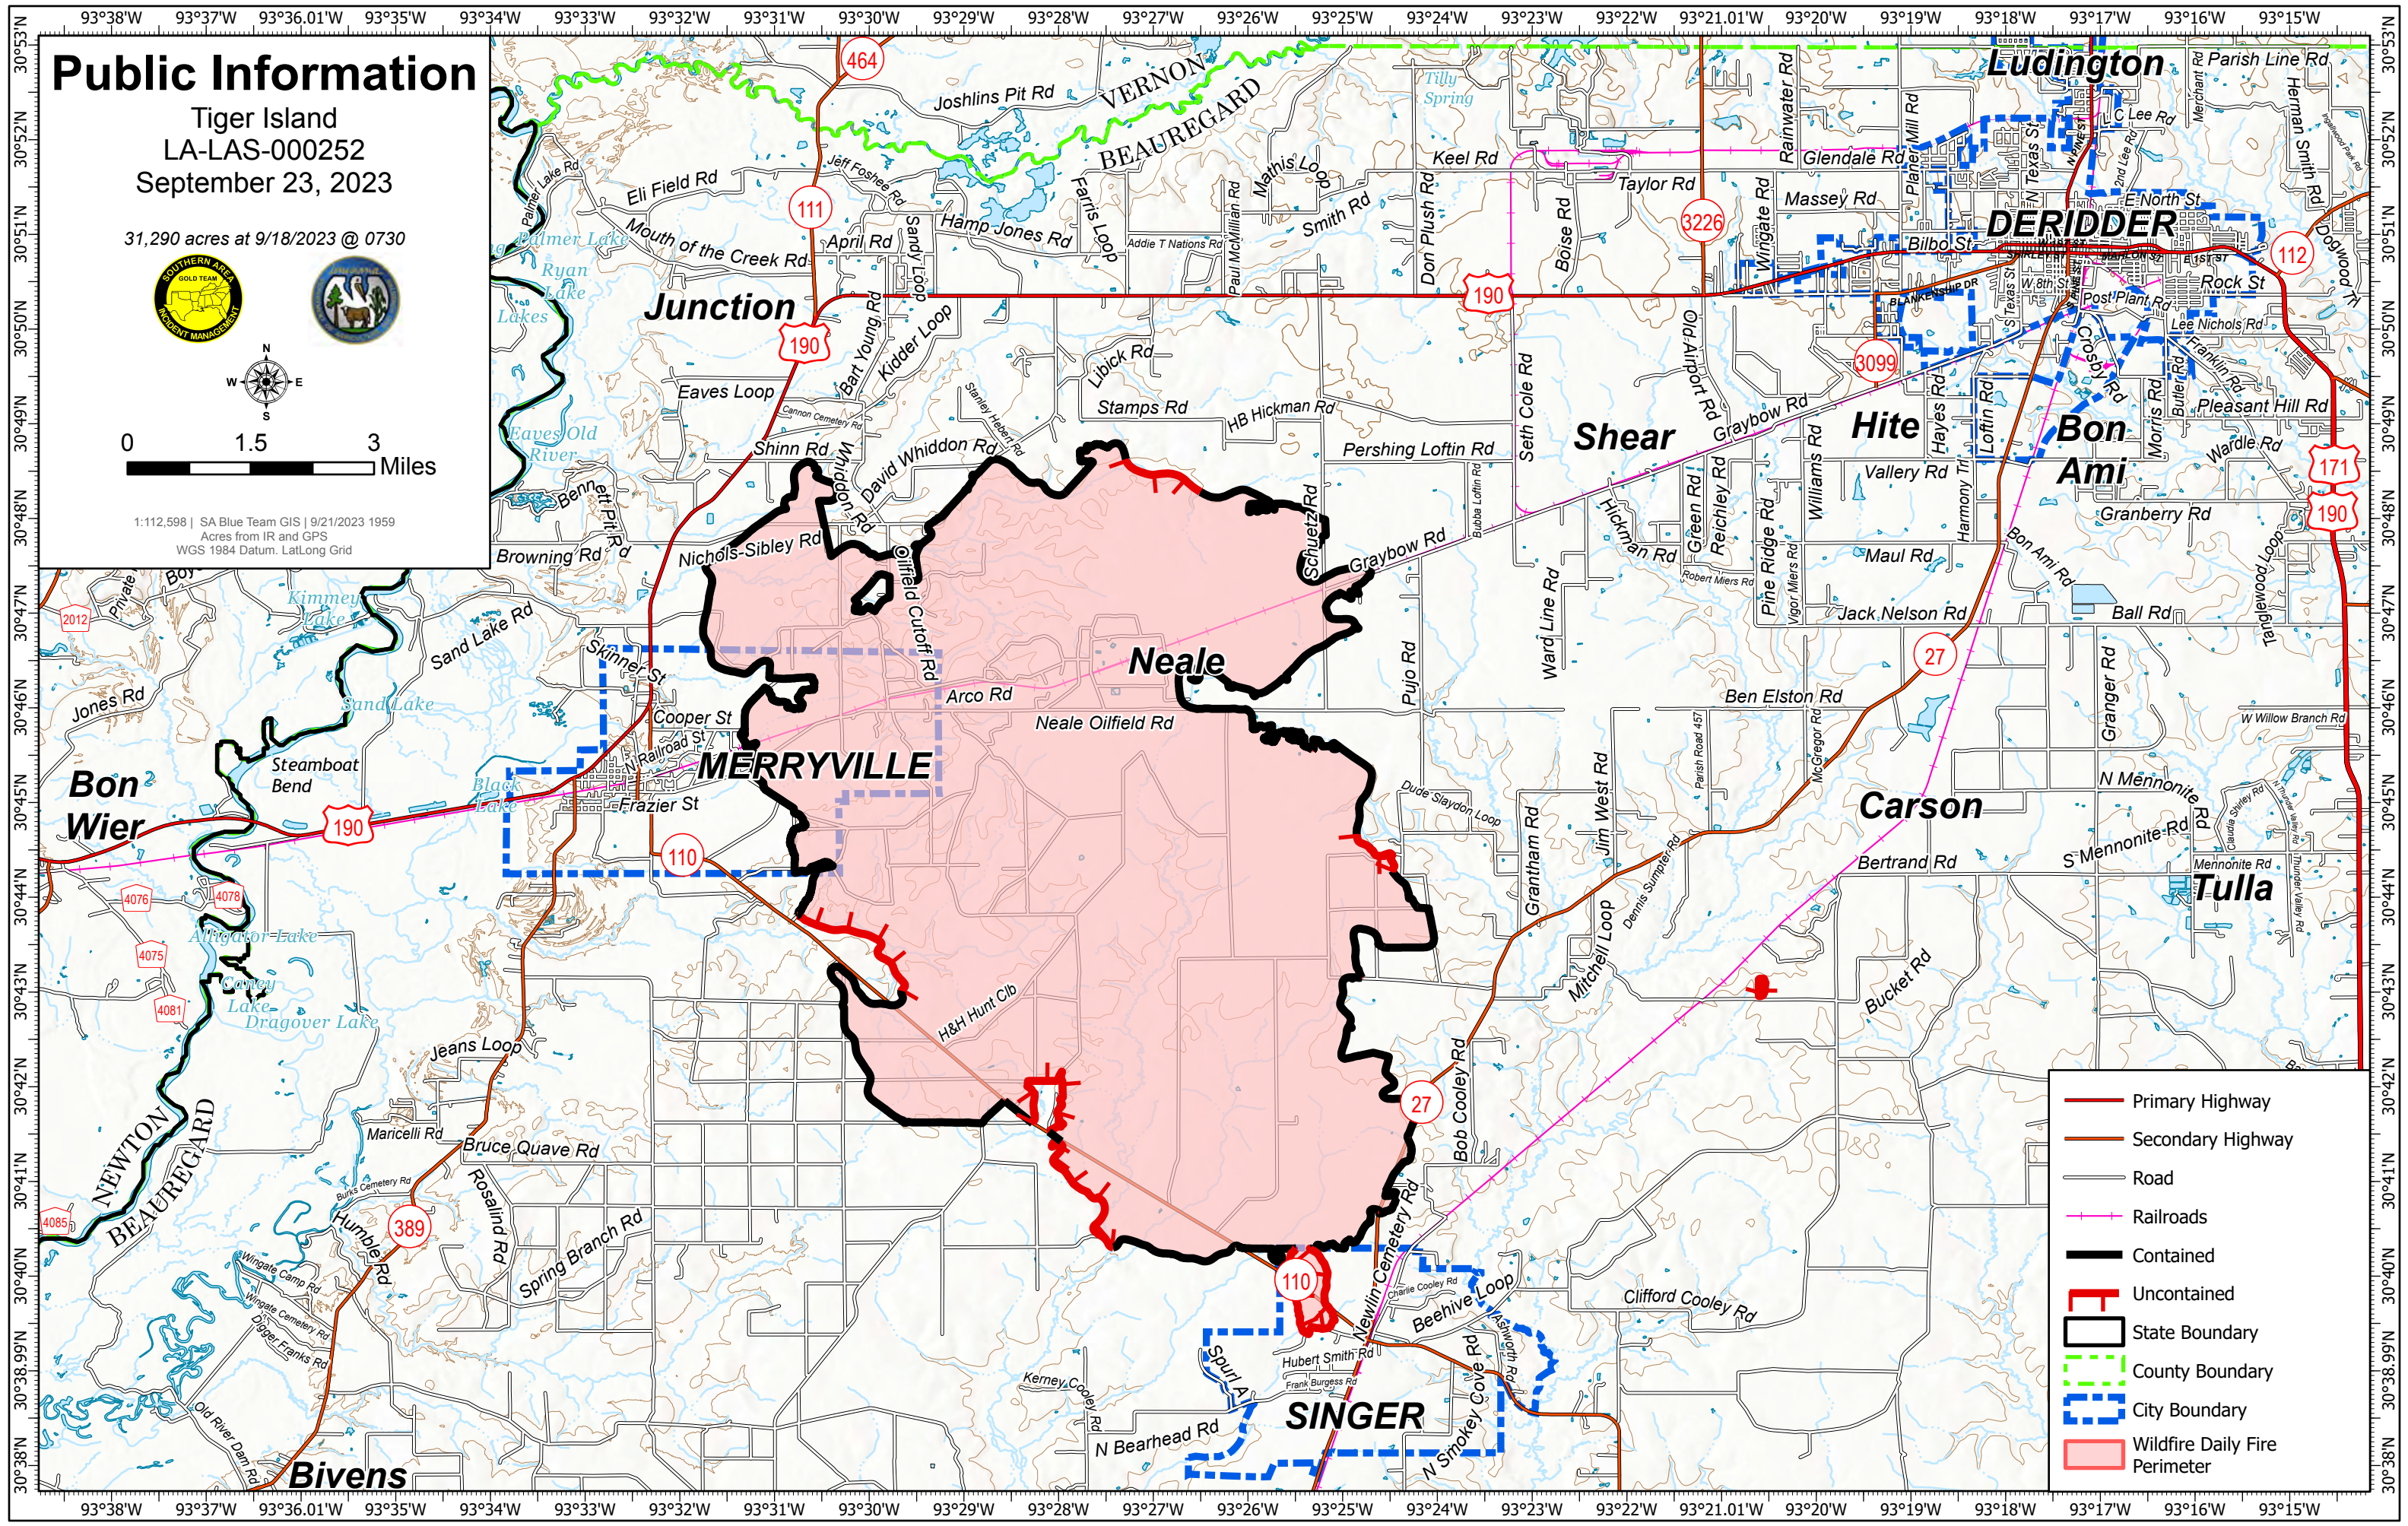

# Public Information

Tiger Island  
LA-LAS-000252  
September 23, 2023

31,290 acres at 9/18/2023 @ 0730

0 1.5 3 Miles

1:112,598 | SA Blue Team GIS | 9/21/2023 1959  
Acres from IR and GPS  
WGS 1984 Datum, Lat/Long Grid

- Primary Highway
- Secondary Highway
- Road
- Railroads
- Contained
- Uncontained
- State Boundary
- County Boundary
- City Boundary
- Wildfire Daily Fire Perimeter